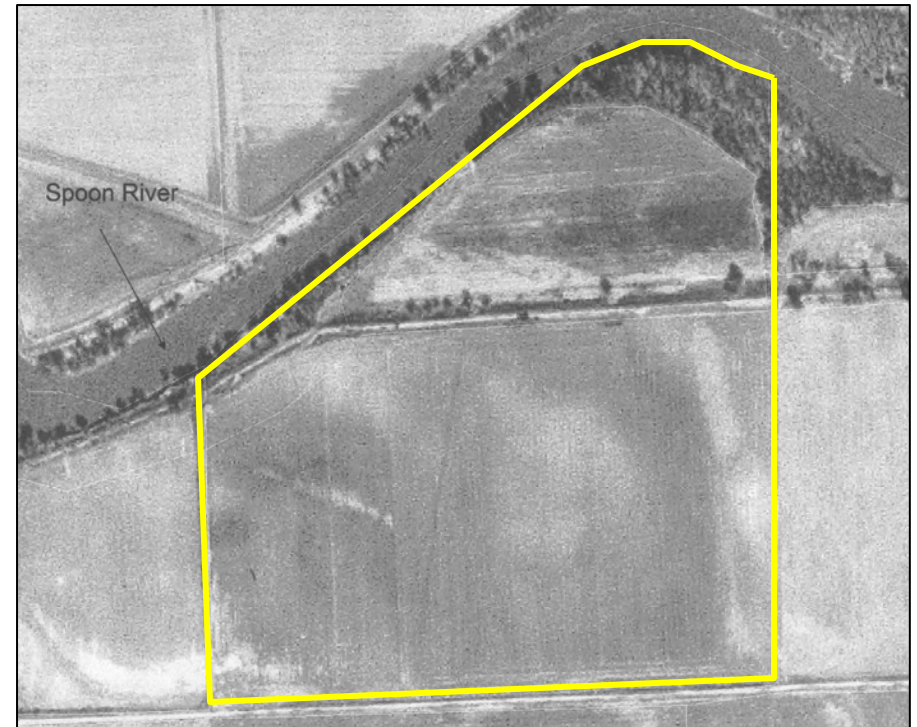

KENNEDY-SARFF REAL ESTATE, LLC

Curless Property
Waterford Twp., Fulton Co., IL

Deer
Turkey
Quail
Duck

55.9 +/- Acres located in
Waterford Township, Fulton Co., IL
1700 ft. +/- frontage on Spoon River
All in CREP with payment of \$8474/year
2005 Real Estate taxes approx. \$500
Listing Price—\$130,000