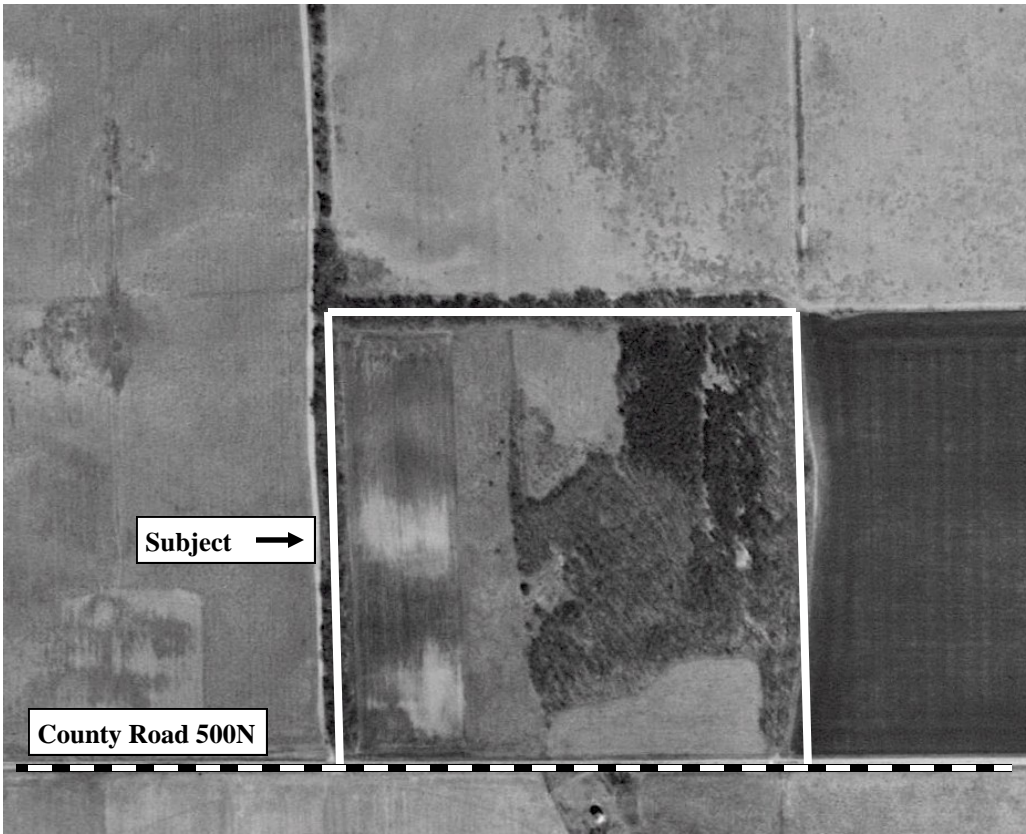

PROPERTY INFORMATION
40 +/- ACRES
22.63 TILLABLE ACRES

ASKING PRICE
\$84,000 OR
\$2,100 PER ACRE

PROPERTY FEATURES

This property offers a perfect opportunity to hunt deer, turkey, and other wildlife in West-Central IL. The property also offers plenty of acreage for food plots as well as many great building sites.

DIRECTIONS TO PROPERTY

FROM ROUTE 78 IN BATH, TRAVEL APPROXIMATELY 4 MILES SOUTH TO CR 500N. TURN RIGHT ON CR500N AND TRAVEL 0.75 MILES AND THE PROPERTY WILL BEGIN ON YOUR RIGHT.

Kennedy-Sarff Real Estate, LLC
Darell Sarff, Broker
509 E. Laurel Havana, IL 62644
309-543-4370
Email:kennedyreal@casscomm.com
Website:kennedyrealestateofillinois.com