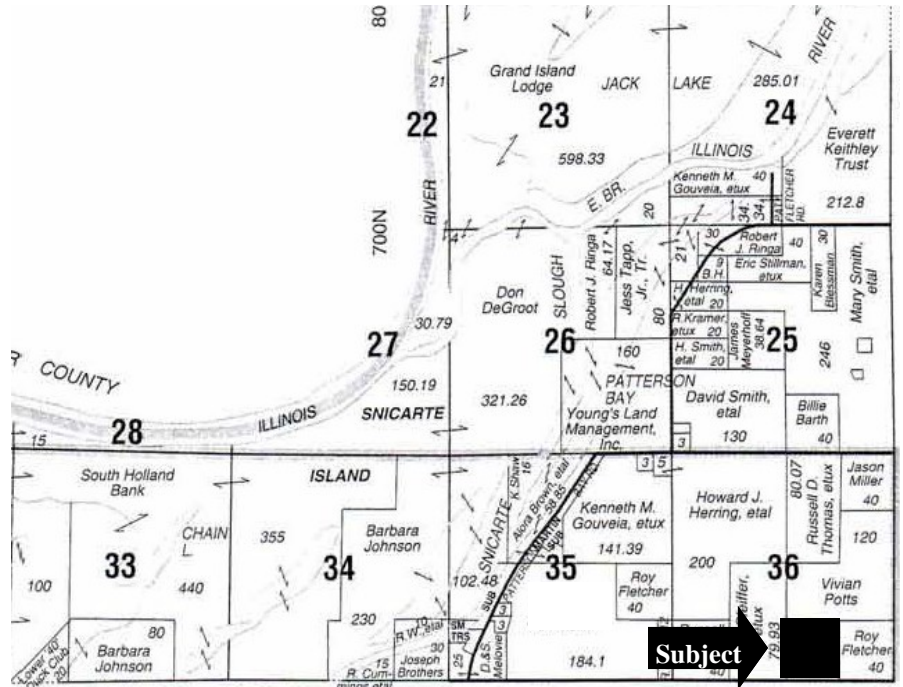

PROPERTY INFORMATION
40 +/- ACRES
22.63 TILLABLE ACRES

ASKING PRICE
\$84,000 OR
\$2,100 PER ACRE

PROPERTY FEATURES

This property offers a perfect opportunity to hunt deer, turkey, and other wildlife in West-Central IL. The property also offers plenty of acreage for food plots as well as many great building sites.

DIRECTIONS TO PROPERTY

FROM ROUTE 78 IN BATH, TRAVEL APPROXIMATELY 4 MILES SOUTH TO CR 500N. TURN RIGHT ON CR500N AND TRAVEL 0.75 MILES AND THE PROPERTY WILL BEGIN ON YOUR RIGHT.

Kennedy-Sarff Real Estate, LLC
Darell Sarff, Broker
509 E. Laurel Havana, IL 62644
309-543-4370
Email:kennedyreal@casscomm.com
Website:kennedyrealestateofillinois.com